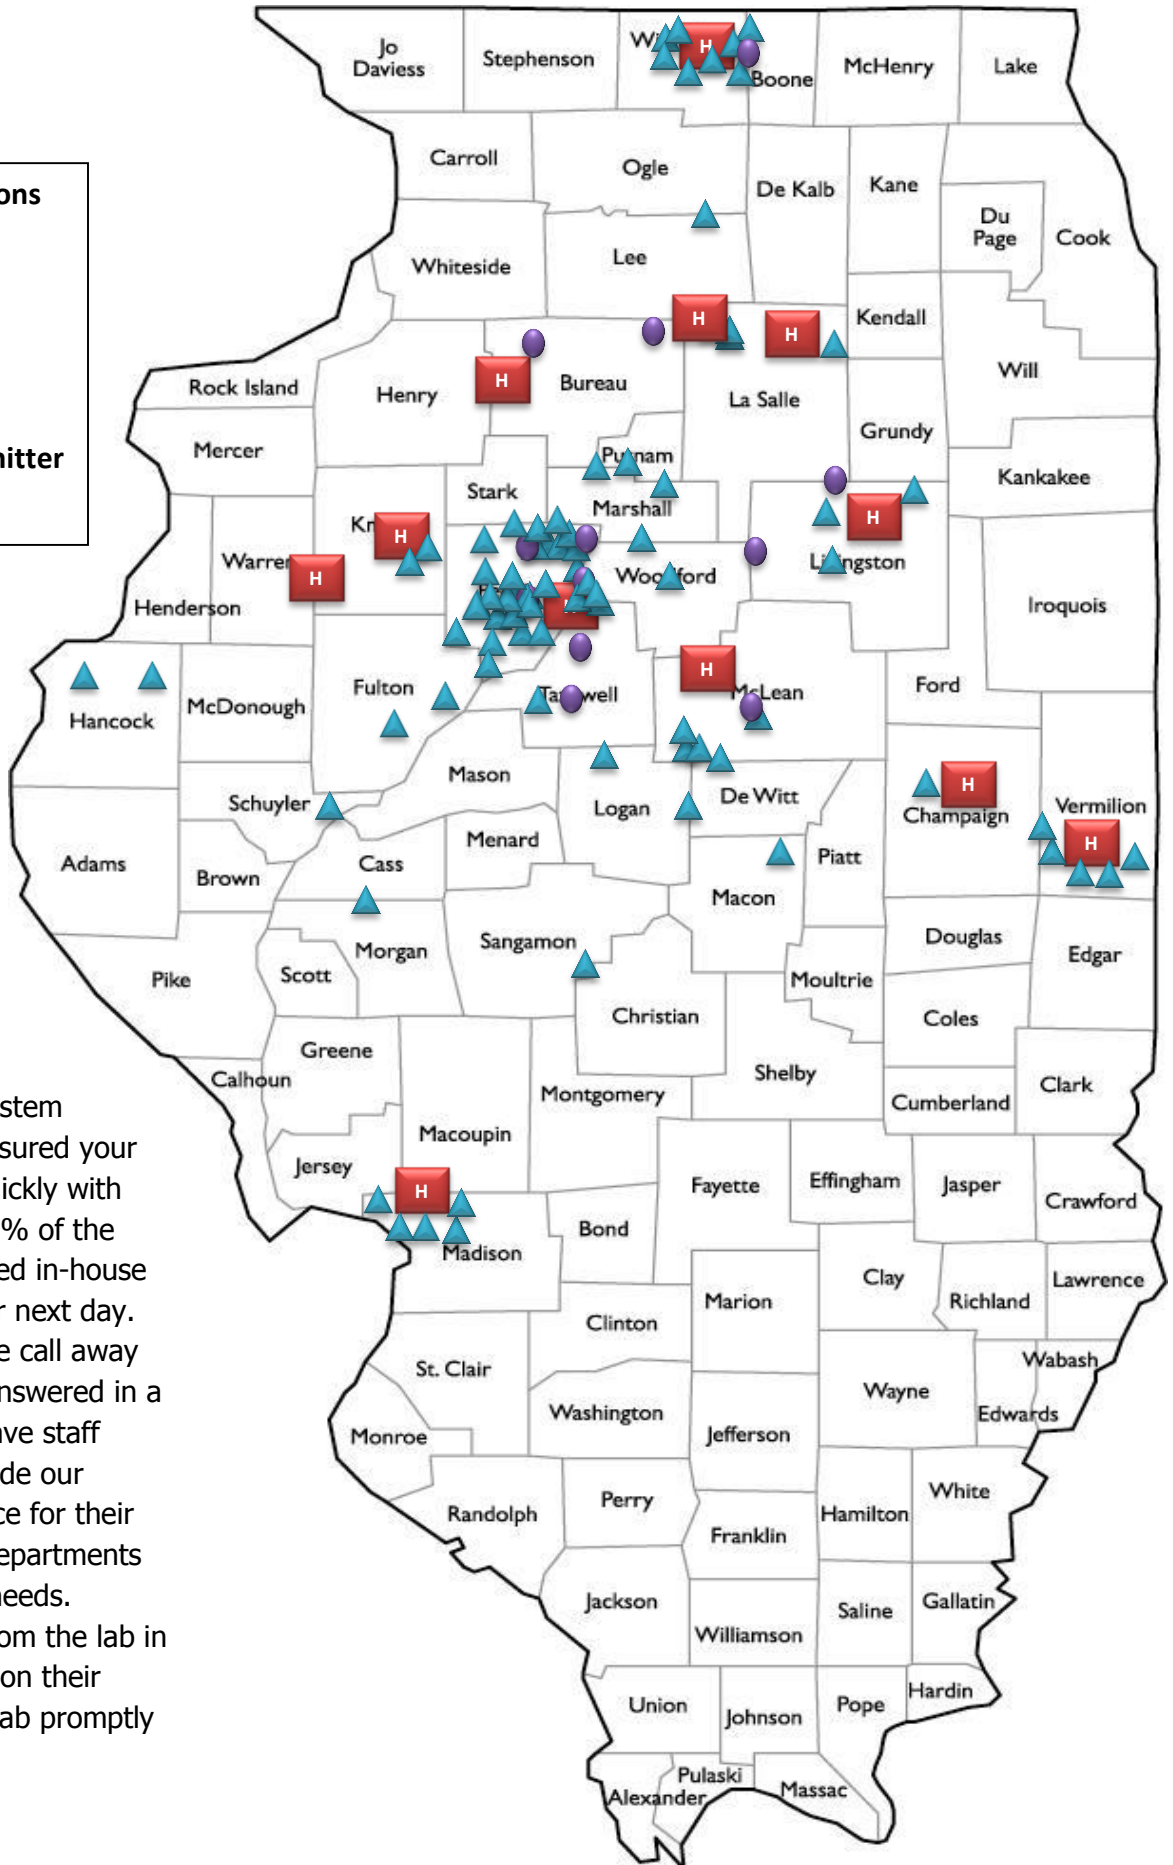

### Outreach Client Locations

● OSFMG

■ OSF Healthcare

▲ Outreach Lab Submitter

By utilizing the OSF System Laboratory, you can be assured your results will be provided quickly with little to no delay. Over 97% of the tests ordered are performed in-house by our staff, most same or next day. Questions are just a phone call away and most are able to be answered in a matter of minutes. We have staff working 24/7/365 to provide our clients the very best service for their patients and specialized departments for the advanced testing needs. Couriers are dispatched from the lab in Peoria, service the clients on their routes, and return to the lab promptly with their specimens.